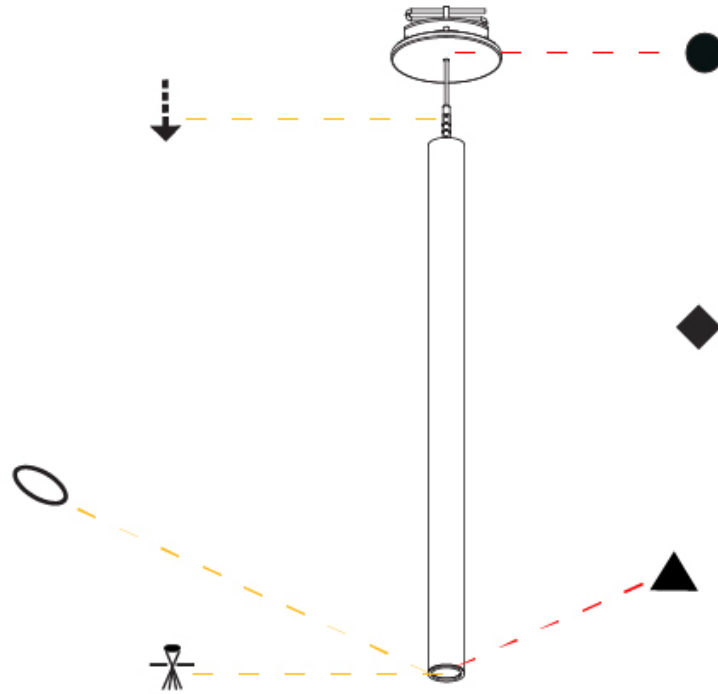

#### PHYSICAL

Shape: Cylinder  
 Diameter (mm): 28  
 Diameter (in): 1 1/8  
 Height (mm): 450  
 Height (in): 17 11/16  
 Max. Overall Height (mm): 2450  
 Max. Overall Height (in): 96 7/16  
 Min. Recessing Depth (mm): 75  
 Min. Recessing Depth (in): 2 15/16  
 Light Distribution: Downlight  
 Weight (kg): 0.504  
 Weight (lbs): 1.11  
 Diffuser: Shine Ring - Opal / Yellow / Orange / Red / Blue / Green  
 Fixture Finish: SSR / BKV / CWI / CRY / HAB / LAG / UFT / ITA / RUA / RUR / MIC / FTG / MYG / TWT / LOD / PUS / FRO / FUP / KIA / POP / BLS / SPG / MEY / GOH / GUM / CHC / COM / ABZ / JAG / OBR / MOS / ROR  
 Fixture Material: Aluminum  
 Cable Details: 2000mm or 4000mm Black Cable  
 Cut-out Measurements: 68mm / 2 11/16"

## HANGOVER PLUG SHINE MONOPOINT RECESSED CANOPY SUSPENSION

A30844-

PROJECT

TYPE

SPECIFIER

QUANTITY

DATE

A